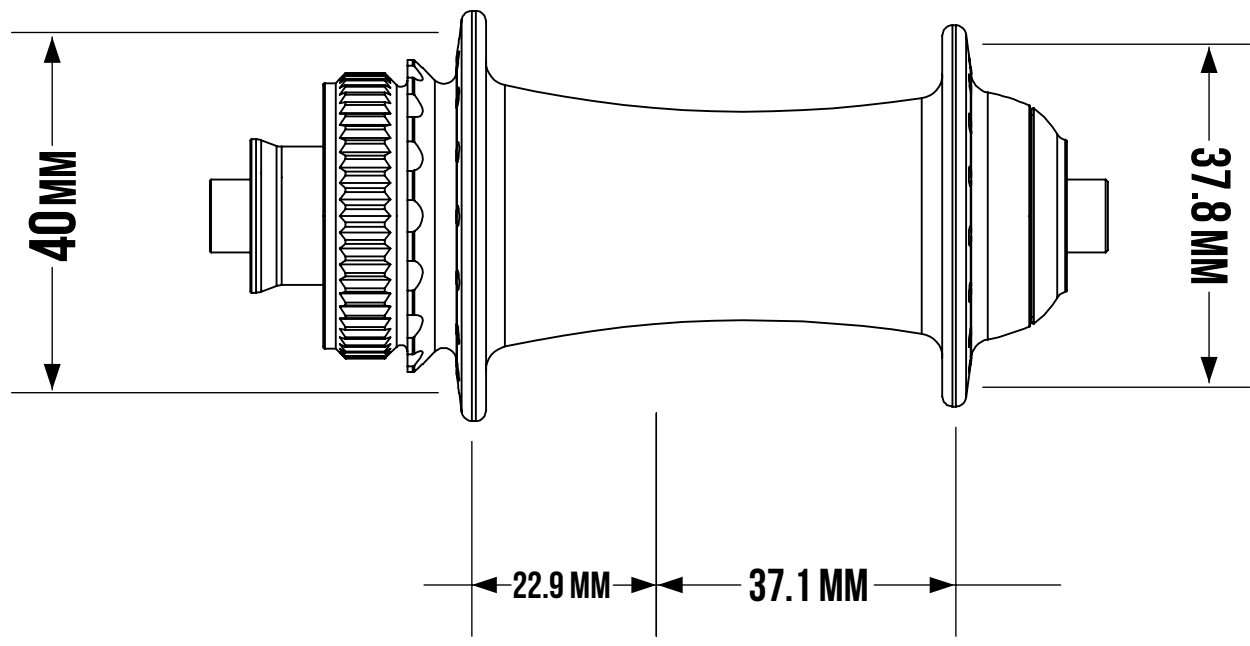

**CLASSIC CENTER LOCK
HUB DIMENSIONS**

**ROAD
BIKE
HUBS**

FRONT CL HUB

REAR CL HUB